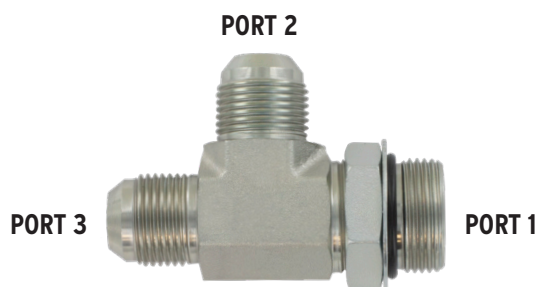

PORT ADAPTER FITTINGS

ARC-30 RETURN PORT FITTING

Model	Part no.	Port 1	Port 2
ARC-30S/ARC-45	7872	Male SAE ORB-20	Male JIC-20
ARC-30S	8016	Male SAE ORB-20	Male JIC-16
ARC-60	8595	Male SAE ORB-24	Male JIC-24

PRESSURE PORT FITTING

Model	Part no.	Port 1	Port 2	Port 3
ARC 30S	7868	Male SAE ORB-16	Male JIC-16	Male JIC-16
ARC-30S	8015	Male SAE ORB-16	Male JIC-12	Male JIC-12
ARC-45 / ARC-60	8596	Male SAE ORB-20	Male JIC-20	Male JIC-20

SUCTION PORT FITTING

Model	Part no.	Port 1	Port 2
ARC-30S	8017	Male SAE ORB-24	Hose Barb - 1.50"
ARC-30S	8180	Male SAE ORB-24	Hose Barb - 1.25"
ARC-45 / ARC-60	8594	Male SAE ORB-32	Hose Barb - 2.00"

SEE OUR COMPLETE LINE AT APSCOPOWER.COM

THERMAFLOW PORT ADAPTER FITTINGS

Fittings: Propane Side

Model	Part no.	Description
510P	500418	Special Flare Orifice Fitting Propane Inlet*
510P	9288	Flare Fitting Propane Outlet*

* for propane use only

Fittings: Hydraulic Return