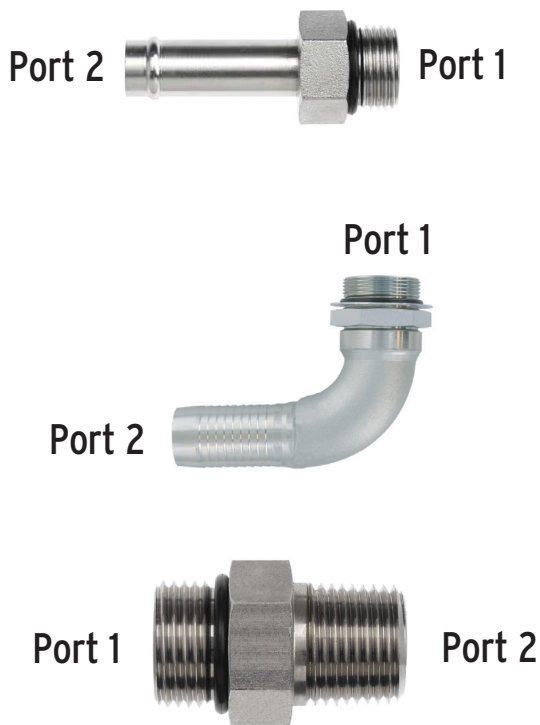

PRESSURE PORT FITTING

Model	Part no.	Port 1	Port 2	Port 3
ARC 30S	7868	Male SAE ORB-16	Male JIC-16	Male JIC-16
ARC-30S	8015	Male SAE ORB-16	Male JIC-12	Male JIC-12
ARC-45 / ARC-60	8596	Male SAE ORB-20	Male JIC-20	Male JIC-20

SUCTION PORT FITTING

Model	Part no.	Port 1	Port 2
ARC-30S	8017	Male SAE ORB-24	Hose Barb - 1.50"
ARC-30S	8180	Male SAE ORB-24	Hose Barb - 1.25"
ARC-45 / ARC-60	8594	Male SAE ORB-32	Hose Barb - 2.00"

SEE OUR COMPLETE LINE AT APSCOPOWER.COM

THERMAFLOW PORT ADAPTER FITTINGS

Fittings: Propane Side

Model	Part no.	Description
510P	500418	Special Flare Orifice Fitting Propane Inlet*
510P	9288	Flare Fitting Propane Outlet*

* for propane use only

Fittings: Hydraulic Return

Model	Part no.	Port 1	Port 2	Description
510P	300708	12MORB	12MJIC	90 Degree Elbow
510P	8472	12MORB	12MJIC	Straight

Fittings: Suction

Model	Part no.	Port 1	Port 2
510P	8017	24MORB	Hose Barb 1 1/2"
510P	8180	24MORB	Hose Barb 1 1/4"
510P	9168	24MORB	24MP Straight
675	9548	32MORB	Hose Barb 2" Straight
675	9549	32MORB	MNPT 2" Straight