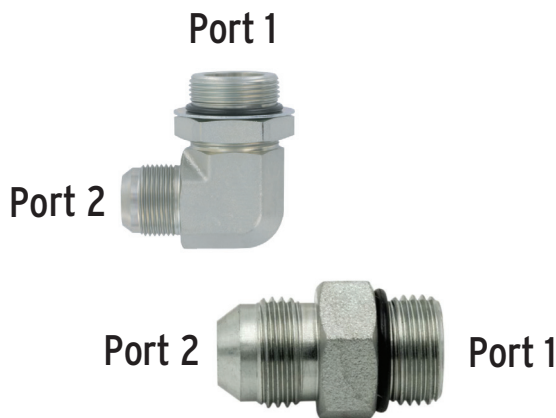

PRESSURE PORT FITTING

Model	Part no.	Port 1	Port 2	Port 3
ARC 30S	7868	Male SAE ORB-16	Male JIC-16	Male JIC-16
ARC-30S	8015	Male SAE ORB-16	Male JIC-12	Male JIC-12
ARC-45 / ARC-60	8596	Male SAE ORB-20	Male JIC-20	Male JIC-20

SUCTION PORT FITTING

Model	Part no.	Port 1	Port 2
ARC-30S	8017	Male SAE ORB-24	Hose Barb - 1.50"
ARC-30S	8180	Male SAE ORB-24	Hose Barb - 1.25"
ARC-45 / ARC-60	8594	Male SAE ORB-32	Hose Barb - 2.00"

SEE OUR COMPLETE LINE AT APSCOPOWER.COM

THERMAFLOW PORT ADAPTER FITTINGS

Fittings: Propane Side

Model	Part no.	Description
510P	500418	Special Flare Orifice Fitting Propane Inlet*
510P	9288	Flare Fitting Propane Outlet*

* for propane use only

Fittings: Hydraulic Return

Model	Part no.	Port 1	Port 2	Description
510P	300708	12MORB	12MJIC	90 Degree Elbow
510P	8472	12MORB	12MJIC	Straight

Fittings: Suction

Model	Part no.	Port 1	Port 2
510P	8017	24MORB	Hose Barb 1 1/2"
510P	8180	24MORB	Hose Barb 1 1/4"
510P	9168	24MORB	24MP Straight
675	9548	32MORB	Hose Barb 2" Straight
675	9549	32MORB	MNPT 2" Straight