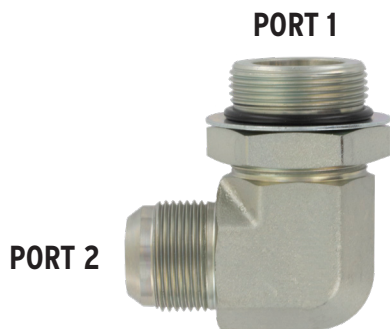

PORT ADAPTER FITTINGS

ARC-30 RETURN PORT FITTING

Model	Part no.	Port 1	Port 2
ARC-30S/ARC-45	7872	Male SAE ORB-20	Male JIC-20
ARC-30S	8016	Male SAE ORB-20	Male JIC-16
ARC-60	8595	Male SAE ORB-24	Male JIC-24

PRESSURE PORT FITTING

Model	Part no.	Port 1	Port 2	Port 3
ARC 30S	7868	Male SAE ORB-16	Male JIC-16	Male JIC-16
ARC-30S	8015	Male SAE ORB-16	Male JIC-12	Male JIC-12
ARC-45 / ARC-60	8596	Male SAE ORB-20	Male JIC-20	Male JIC-20

SUCTION PORT FITTING

Model	Part no.	Port 1	Port 2
ARC-30S	8017	Male SAE ORB-24	Hose Barb - 1.50"
ARC-30S	8180	Male SAE ORB-24	Hose Barb - 1.25"
ARC-45 / ARC-60	8594	Male SAE ORB-32	Hose Barb - 2.00"

SEE OUR COMPLETE LINE AT APSCOPOWER.COM

THERMAFLOW PORT ADAPTER FITTINGS

Fittings: Propane Side

Model	Part no.	Description
510P	500418	Special Flare Orifice Fitting Propane Inlet*
510P	9288	Flare Fitting Propane Outlet*

* for propane use only

Fittings: Hydraulic Return