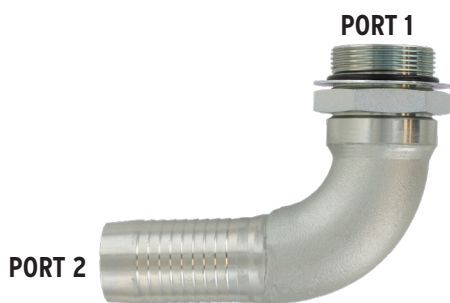

PORT ADAPTER FITTINGS

ARC-30 RETURN PORT FITTING

Model	Part no.	Port 1	Port 2
ARC-30S/ARC-45	7872	Male SAE ORB-20	Male JIC-20
ARC-30S	8016	Male SAE ORB-20	Male JIC-16
ARC-60	8595	Male SAE ORB-24	Male JIC-24

PRESSURE PORT FITTING

Model	Part no.	Port 1	Port 2	Port 3
ARC 30S	7868	Male SAE ORB-16	Male JIC-16	Male JIC-16
ARC-30S	8015	Male SAE ORB-16	Male JIC-12	Male JIC-12
ARC-45 / ARC-60	8596	Male SAE ORB-20	Male JIC-20	Male JIC-20

SUCTION PORT FITTING

Model	Part no.	Port 1	Port 2
ARC-30S	8017	Male SAE ORB-24	Hose Barb - 1.50"
ARC-30S	8180	Male SAE ORB-24	Hose Barb - 1.25"
ARC-45 / ARC-60	8594	Male SAE ORB-32	Hose Barb - 2.00"

SEE OUR COMPLETE LINE AT APSCOPOWER.COM

THERMAFLOW PORT ADAPTER FITTINGS

Fittings: Propane Side

Model	Part no.	Description
510P	500418	Special Flare Orifice Fitting Propane Inlet*
510P	9288	Flare Fitting Propane Outlet*

* for propane use only

Fittings: Hydraulic Return